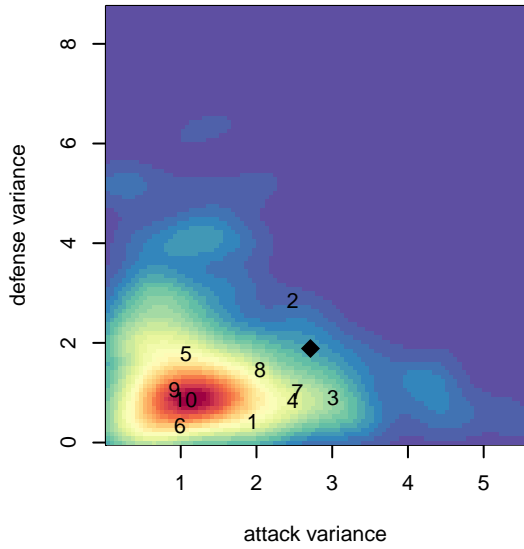

Pacific FC Power G04

Pacific FC
 Battleground, WA
 G04 total strength=1099
 attack=3 defense=2.64
 fall league = PTT G04 Div 2 Red North

alt names used:
 Pacific FC 04G Power
 Pacific FC 04G Power
 PACIFIC FC POWER 04
 PFC G04 Power

Venues played:
 2017 Mt Hood Challenge U14 Silver
 2017 PTT G04 Division 2 Red North
 2017 OYS PTT Presidents Cup G04

Pacific FC Power G04
 Dots are actual minus expected GF (blue circles) and GA (red triangles).
 Blue line is smoothed change in attack strength. Red is smoothed change in defense strength.

**attack and defense variance (black dot)
relative to other teams
and top 10 in region**

**attack and defense rating
relative to others at age
and all opponents in last 13 months**

Performance relative to 13 month average